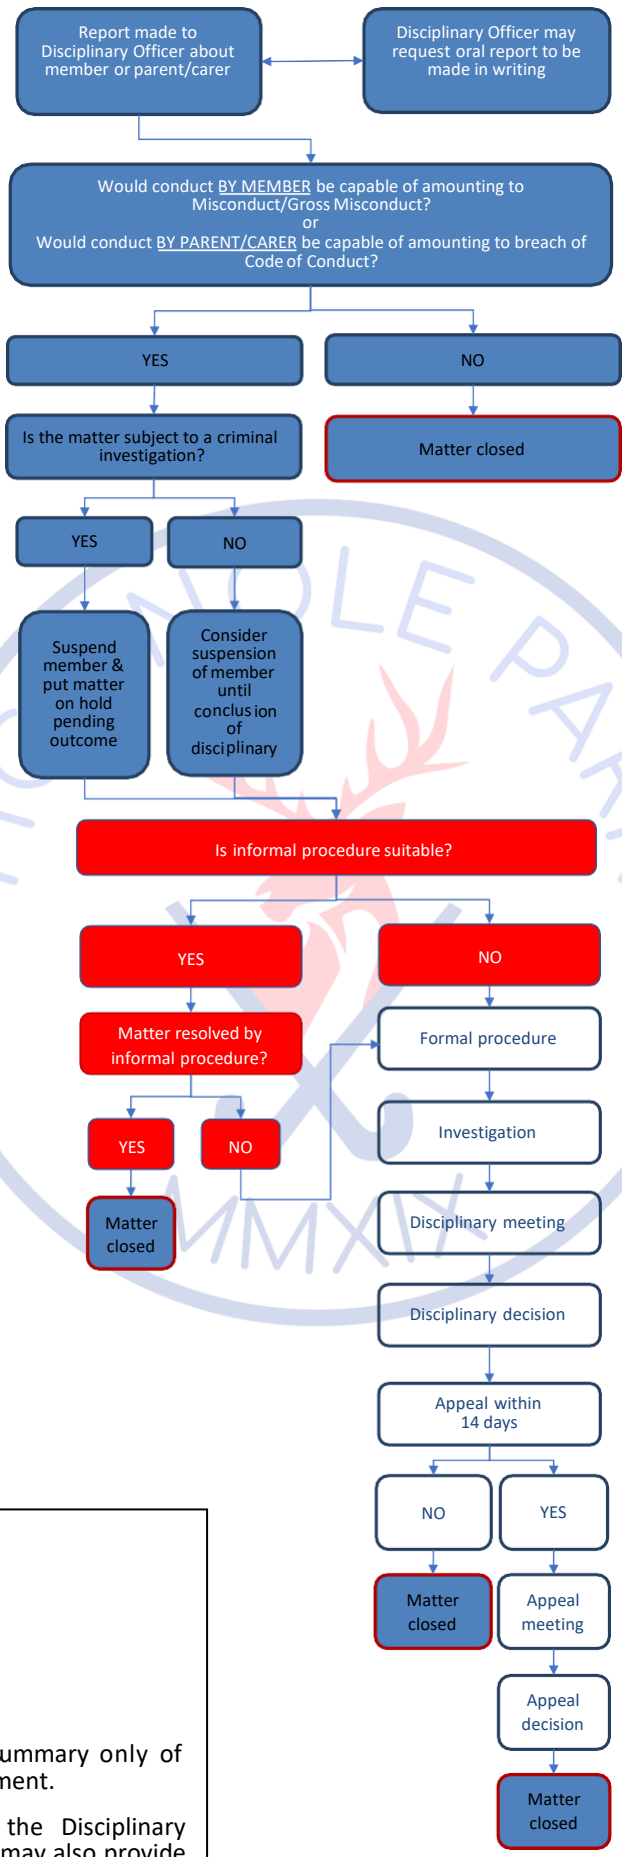

Disciplinary Procedures Flowchart

This flowchart is provided as a summary only of the Disciplinary Procedures document.

In case of any inconsistency, the Disciplinary Procedures document prevails. It may also provide for timescales which are not shown on this flowchart.